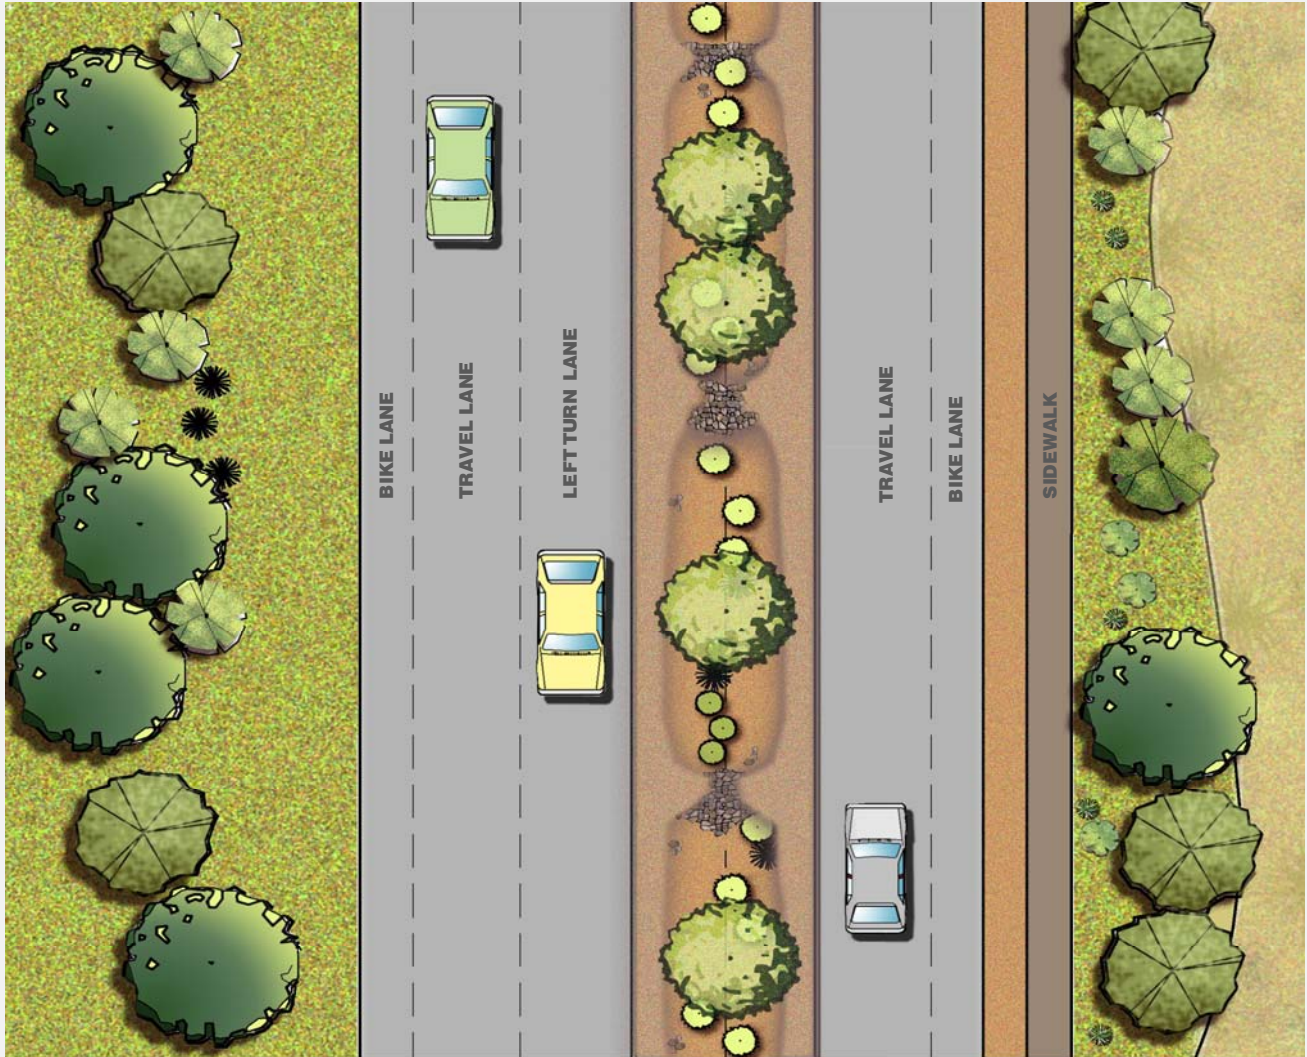

LANDSCAPE TYPICAL SECTION

MEDIAN WITH
WATERHARVESTING
BASINS

Sunrise Drive
IMPROVEMENT PROJECT
Craycroft Road to Kolb Road

McGann & Associates
Landscape Architects and Planners
8814 North Oracle Road, Suite 210, Tucson AZ 85704