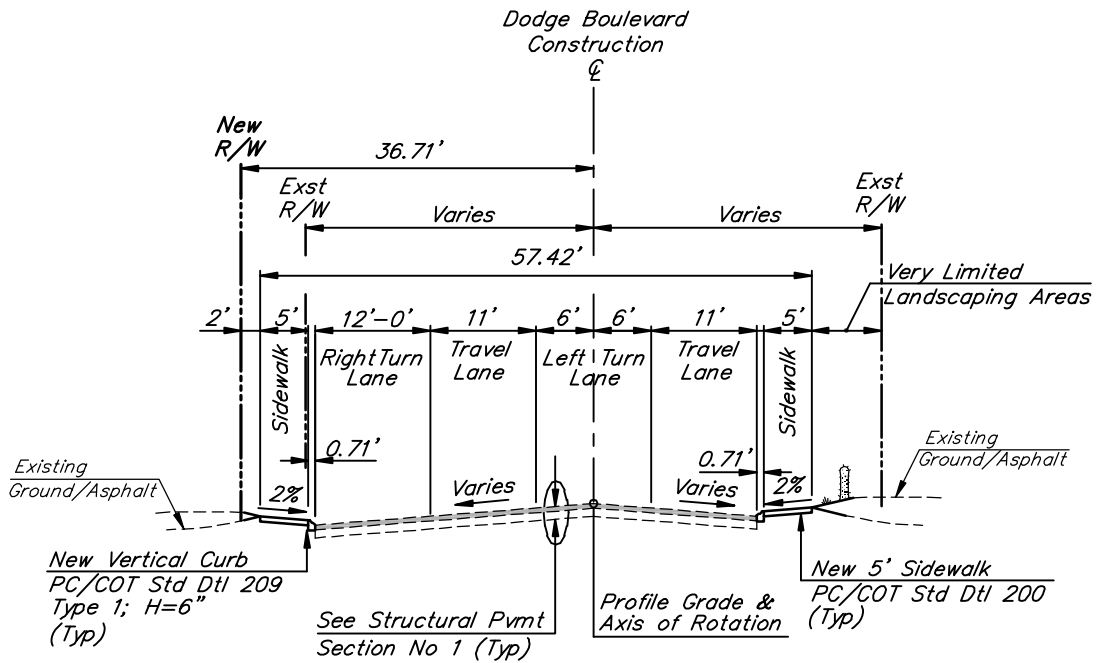

▲ Multi-Use Lane

BRIDGE TYPICAL SECTION
DODGE BOULEVARD
 NTS

LEFT TURN LANE TYPICAL SECTION
DODGE BOULEVARD AT FT. LOWELL
 NTS

M M L A
P S O M A S
 601 S. Wilson Road, Suite 110, Tempe, AZ 85283
 Tel: (480) 967-2200 Fax: (480) 967-2201
 TOLL FREE: 1-800-368-5272

DODGE BOULEVARD
TYPICAL SECTIONS